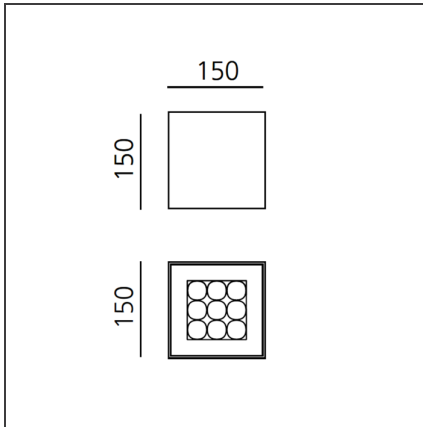

TECHNICAL DRAWINGS

FEATURES

Article Code:	DD0016A10A2C	Material:	Aluminium
Colour:	White	Series:	Indoor
Installation:	Ceiling		
Environment:	Indoor		

DIMENSIONS

Length:	cm 15
Width:	cm 15
Height:	cm 15
Weight:	kg 1.1

INCLUDED SOURCES

Category:	LED	Color temperature (K):	3700K
Number:	1		
Watt:	10,5W		
Type:	0		
Class:	A		

LUMINAIRE

Watt:	10,5W	Delivered lumens output (lm):	622lm
		CCT:	3700K
		CRI:	80