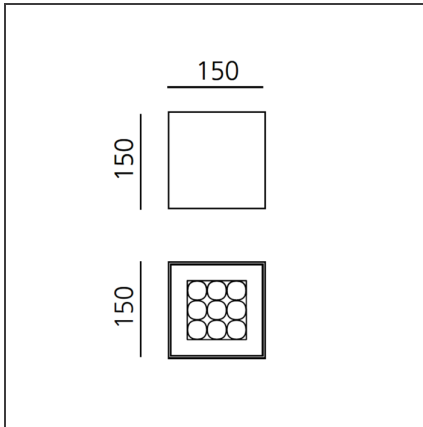

Una Pro 150 Ceiling h15 - 9 LED 20° 3700K Black

IP20 

DESIGN BY

Carlotta de Bevilacqua

DESCRIPTION

UNA PRO is the result of a new design approach. The objective was to obtain the same high performance of a halogen spotlight from a LED one, but at the same time the classic spotlight icon was brought up for discussion. Thanks to new significant technological innovation, the old concept had to be reinvented and so did the looks and main features of an entire category of luminaries. Important purposes were also energy and material saving and light duration. Due to innovative research and a well-proven expertise, the spotlight system performance is the same as that of previous halogen systems but the overall performance achieved is much better. In fact, the energy consumption of these spotlights is low, the user's relationship with the environment is revolutionary, his interaction with it is free and creative. In addition the the light fixture appears thin due to the flat profile (only 3 mm).

TECHNICAL DRAWINGS

FEATURES

Article Code:	DD0016A09A2C	Material:	Aluminium
Colour:	Black	Series:	Indoor
Installation:	Ceiling		
Environment:	Indoor		

DIMENSIONS

Length:	cm 15
Width:	cm 15
Height:	cm 15
Weight:	kg 1.1

INCLUDED SOURCES

Category:	LED	Color temperature (K):	3700K
Number:	1		
Watt:	10,5W		
Type:	0		
Class:	A		

LUMINAIRE

Watt:	10,5W	Delivered lumens output (lm):	622lm
		CCT:	3700K
		CRI:	80