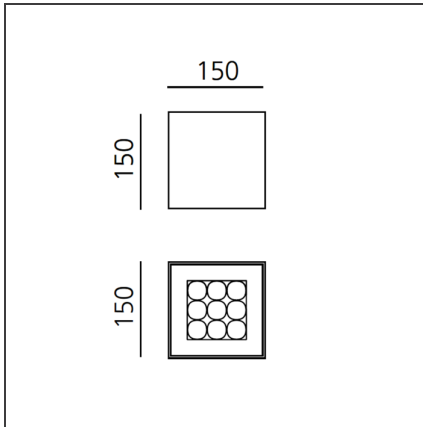

Una Pro 150 Ceiling h15 - 9 LED 20° 3700K Aluminium

IP20

DESIGN BY

Carlotta de Bevilacqua

DESCRIPTION

UNA PRO is the result of a new design approach. The objective was to obtain the same high performance of a halogen spotlight from a LED one, but at the same time the classic spotlight icon was brought up for discussion. Thanks to new significant technological innovation, the old concept had to be reinvented and so did the looks and main features of an entire category of luminaries. Important purposes were also energy and material saving and light duration. Due to innovative research and a well-proven expertise, the spotlight system performance is the same as that of previous halogen systems but the overall performance achieved is much better. In fact, the energy consumption of these spotlights is low, the user's relationship with the environment is revolutionary, his interaction with it is free and creative. In addition the the light fixture appears thin due to the flat profile (only 3 mm).

TECHNICAL DRAWINGS

FEATURES

Article Code:	DD0016A00A2C	Material:	Aluminium
Colour:	Aluminium	Series:	Indoor
Installation:	Ceiling		
Environment:	Indoor		

DIMENSIONS

Length:	cm 15
Width:	cm 15
Height:	cm 15
Weight:	kg 1.1

INCLUDED SOURCES

Category:	LED	Color temperature (K):	3700K
Number:	1		
Watt:	10,5W		
Type:	0		
Class:	A		

LUMINAIRE

Watt:	10,5W	Delivered lumens output (lm):	622lm
		CCT:	3700K
		CRI:	80