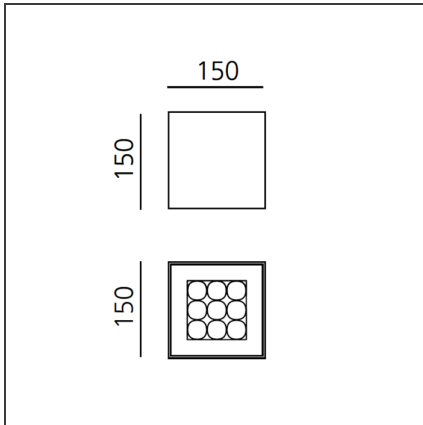

Una Pro 150 Ceiling h15 - 9 LED 20° 3000K Black

IP20 

DESIGN BY

Carlotta de Bevilacqua

DESCRIPTION

UNA PRO is the result of a new design approach. The objective was to obtain the same high performance of a halogen spotlight from a LED one, but at the same time the classic spotlight icon was brought up for discussion. Thanks to new significant technological innovation, the old concept had to be reinvented and so did the looks and main features of an entire category of luminaries. Important purposes were also energy and material saving and light duration. Due to innovative research and a well-proven expertise, the spotlight system performance is the same as that of previous halogen systems but the overall performance achieved is much better. In fact, the energy consumption of these spotlights is low, the user's relationship with the environment is revolutionary, his interaction with it is free and creative. In addition the the light fixture appears thin due to the flat profile (only 3 mm).

TECHNICAL DRAWINGS

FEATURES

Article Code:	DD0016A09A2CW	Material:	Aluminium
Colour:	Black	Series:	Indoor
Installation:	Ceiling		
Environment:	Indoor		

DIMENSIONS

Length:	cm 15
Width:	cm 15
Height:	cm 15
Weight:	kg 1.1

INCLUDED SOURCES

Category:	LED	Color temperature (K):	3000K
Number:	1		
Watt:	10,5W		
Type:	0		
Class:	A		

LUMINAIRE

Watt:	10,5W	Delivered lumens output (lm):	585lm
		CCT:	3000K
		CRI:	85