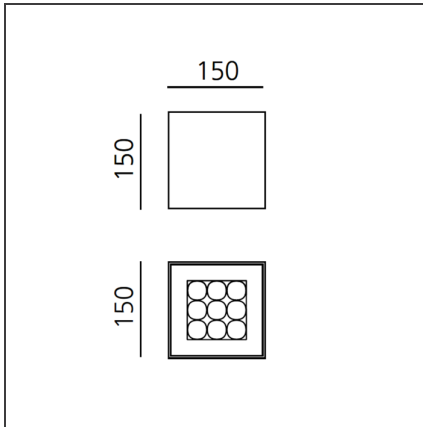

Una Pro 150 Ceiling h15 - 9 LED 20° 3000K Aluminium

IP20

DESIGN BY

Carlotta de Bevilacqua

DESCRIPTION

UNA PRO is the result of a new design approach. The objective was to obtain the same high performance of a halogen spotlight from a LED one, but at the same time the classic spotlight icon was brought up for discussion. Thanks to new significant technological innovation, the old concept had to be reinvented and so did the looks and main features of an entire category of luminaries. Important purposes were also energy and material saving and light duration. Due to innovative research and a well-proven expertise, the spotlight system performance is the same as that of previous halogen systems but the overall performance achieved is much better. In fact, the energy consumption of these spotlights is low, the user's relationship with the environment is revolutionary, his interaction with it is free and creative. In addition the the light fixture appears thin due to the flat profile (only 3 mm).

TECHNICAL DRAWINGS

FEATURES

Article Code:	DD0016A00A2CW	Material:	Aluminium
Colour:	Aluminium	Series:	Indoor
Installation:	Ceiling		
Environment:	Indoor		

DIMENSIONS

Length:	cm 15
Width:	cm 15
Height:	cm 15
Weight:	kg 1.1

INCLUDED SOURCES

Category:	LED	Color temperature (K):	3000K
Number:	1		
Watt:	10,5W		
Type:	0		
Class:	A		

LUMINAIRE

Watt:	10,5W	Delivered lumens output (lm):	585lm
		CCT:	3000K
		CRI:	85