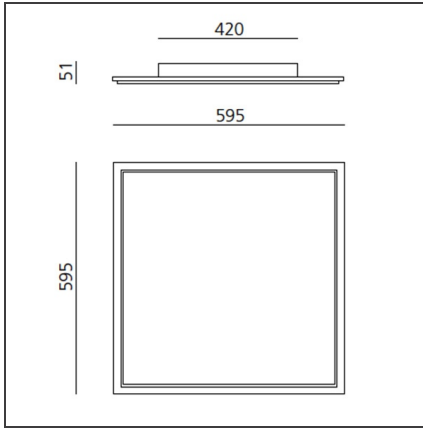

Uglare 19 - 600x600 - 4000K

IP40 

DESIGN BY

Studio Artemide

DESCRIPTION

Uglare is 600x600 and 300x1200 recessed ceiling light, suited to illuminate working areas with video-terminals. Its strong steel and aluminium mechanical construction and high performance (over 100lm/W for the 4000K version), as well as the possibility to adjust the luminous flow, make this appliance ideal to illuminate work areas that require minimum incidence in terms of actual and perceived volumes of lighting systems.

TECHNICAL DRAWINGS

FEATURES

Article Code:	M032600	Series:	Indoor
Colour:	White		
Installation:	Ceiling		

DIMENSIONS

Length:	cm 59.5	Glow Wire Test:	650
Width:	cm 5.1		
Height:	cm 59.5		
Weight:	kg 3.9		

INCLUDED SOURCES