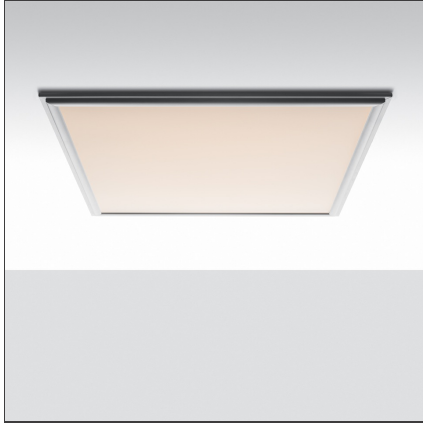

Uglare 19 - 600x600 - 4000K

IP40 

DESIGN BY

Studio Artemide

DESCRIPTION

Uglare is 600x600 and 300x1200 recessed ceiling light, suited to illuminate working areas with video-terminals. Its strong steel and aluminium mechanical construction and high performance (over 100lm/W for the 4000K version), as well as the possibility to adjust the luminous flow, make this appliance ideal to illuminate work areas that require minimum incidence in terms of actual and perceived volumes of lighting systems.

TECHNICAL DRAWINGS

FEATURES

Article Code:	M032600	Series:	Indoor
Colour:	White		
Installation:	Ceiling		

DIMENSIONS

Length:	cm 59.5	Glow Wire Test:	650
Width:	cm 5.1		
Height:	cm 59.5		
Weight:	kg 3.9		

INCLUDED SOURCES