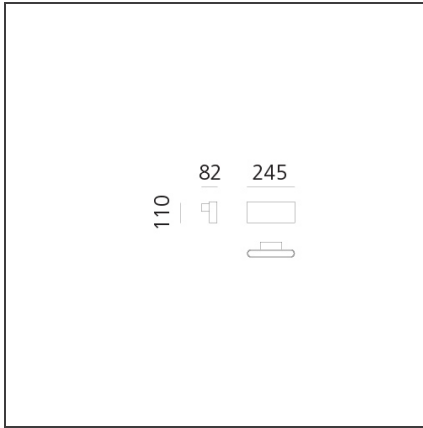

Two Flags Wall - White

IP20 

DESIGN BY

Ernesto Gismondi, Neil Poulton

TECHNICAL DRAWINGS

FEATURES

Article Code:	DEG8100A10L	Material:	Aluminum, borosilicate glass
Colour:	White	Series:	Design, Danese
Installation:	Wall		
Environment:	Indoor		

DIMENSIONS

Length:	cm 24.5
Height:	cm 11
Depth:	cm 8.2

INCLUDED SOURCES

Category:	LED	Color temperature (K):	3000K
Number:	1	CRI:	90
Watt:	21W		
Type:	0		
Class:	A		

LUMINAIRE

Watt:	21W	Delivered lumens output (lm):	1131lm
		CCT:	3000K
		CRI:	90