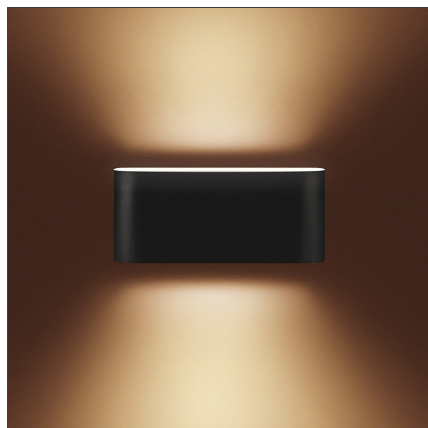

Two Flags Wall - Black

IP20 

DESIGN BY

Ernesto Gismondi, Neil Poulton

TECHNICAL DRAWINGS

FEATURES

Article Code:	DEG8100A09L	Material:	Aluminum, borosilicate glass
Colour:	Black	Series:	Design, Danese
Installation:	Wall		
Environment:	Indoor		

DIMENSIONS

Length:	cm 24.5
Height:	cm 11
Depth:	cm 8.2

INCLUDED SOURCES

Category:	LED	Color temperature (K):	3000K
Number:	1	CRI:	90
Watt:	21W		
Type:	0		
Class:	A		

LUMINAIRE

Watt:	21W	Delivered lumens output (lm):	1131lm
		CCT:	3000K
		CRI:	90