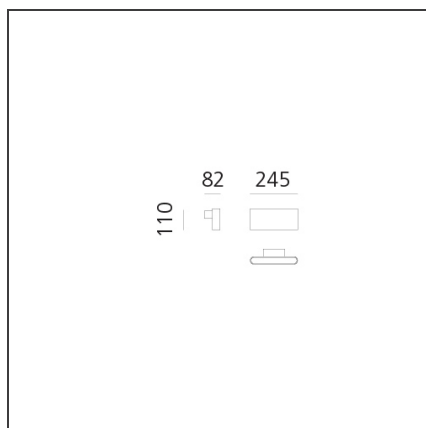

Two Flags Wall - Black

IP20 

DESIGN BY

Ernesto Gismondi, Neil Poulton

TECHNICAL DRAWINGS

FEATURES

Article Code:	DEG8100A09L	Material:	Aluminum, borosilicate glass
Colour:	Black	Series:	Design, Danese
Installation:	Wall		
Environment:	Indoor		

DIMENSIONS

Length:	cm 24.5
Height:	cm 11
Depth:	cm 8.2

INCLUDED SOURCES

Category:	LED	Color temperature (K):	3000K
Number:	1	CRI:	90
Watt:	21W		
Type:	0		
Class:	A		

LUMINAIRE

Watt:	21W	Delivered lumens output (lm):	1131lm
		CCT:	3000K
		CRI:	90