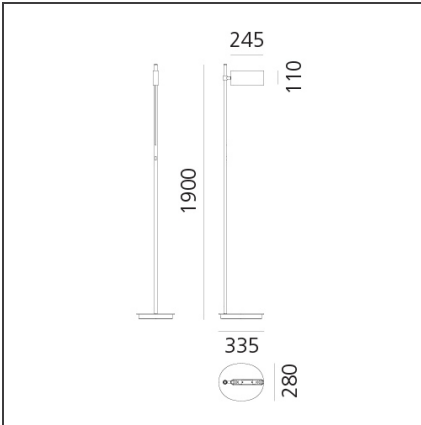

Two Flags Floor - White

IP20

DESIGN BY

Ernesto Gismondi, Neil Poulton

TECHNICAL DRAWINGS

FEATURES

Article Code:	DEG8100C10L	Material:	Steel, borosilicate glass
Colour:	White	Series:	Design, Danese
Installation:	Floor		
Environment:	Indoor		

DIMENSIONS

Height:	cm 190
Base Length:	cm 33.5
Base Width:	cm 28

INCLUDED SOURCES

Category:	LED	Color temperature (K):	3000K
Number:	1	CRI:	90
Watt:	21W		
Type:	0		
Class:	A		

LUMINAIRE

Watt:	21W	Delivered lumens output (lm):	1131lm
		CCT:	3000K
		CRI:	90