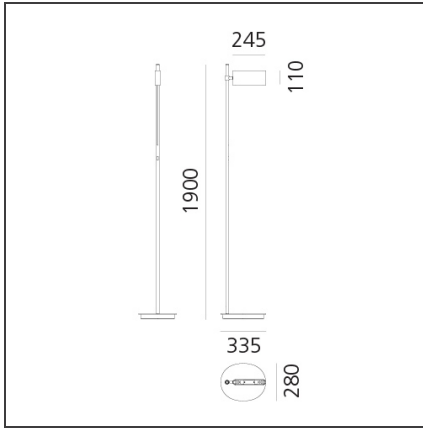

Two Flags Floor - Aluminum

IP20 

DESIGN BY

Ernesto Gismondi, Neil Poulton

TECHNICAL DRAWINGS

FEATURES

Article Code:	DEG8100C00L	Material:	Steel, borosilicate glass
Colour:	Aluminum	Series:	Design, Danese
Installation:	Floor		
Environment:	Indoor		

DIMENSIONS

Height:	cm 190
Base Length:	cm 33.5
Base Width:	cm 28

INCLUDED SOURCES

Category:	LED	Color temperature (K):	3000K
Number:	1	CRI:	90
Watt:	21W		
Type:	0		
Class:	A		

LUMINAIRE

Watt:	21W	Delivered lumens output (lm):	1131lm
		CCT:	3000K
		CRI:	90