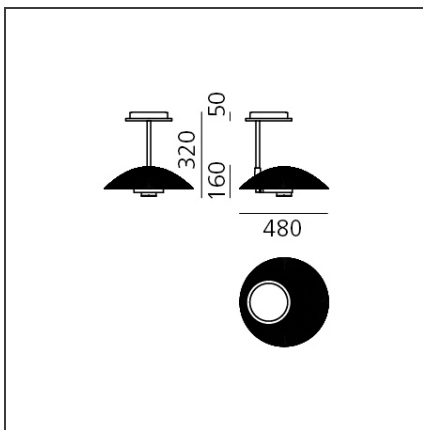

TECHNICAL DRAWINGS

FEATURES

Article Code:	- - -	Material:	Methacrylate, steel, aluminium
Colour:	Polished chrome	Series:	Scenarios
Installation:	Floor, Ceiling		
Environment:	Indoor		

DIMENSIONS

Height:	cm 32
Base Diameter:	cm 12.5