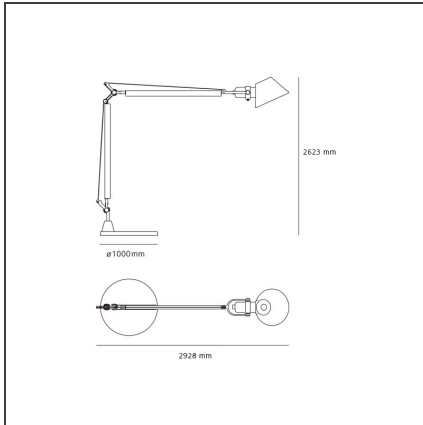

Tolomeo XXL with fixed support - LED

IP65

DESIGN BY

Michele De Lucchi, Giancarlo Fassina

DESCRIPTION

The famous Tolomeo, icon of the Italian Design, becomes giant. In scale 4:1 relative to the table model, it's both indoor and outdoor. Fixed support (pivot) made up of mass-coloured concrete; mobile-arm structure in extruded EN-AW-6060 aluminium with bright anodizing treatment; diffuser in mass-pigmented polypropylene, screen in light-diffusing silkscreened methacrylate, reflector in painted aluminium; polished-painted articulations in die-cast EN-AB 46100 aluminium; adjustment system in AISI 316 stainless steel; silicone seal gaskets.

TECHNICAL DRAWINGS

FEATURES

Article Code:	1535150A	Material:	Aluminum, technopolymer, cement, inox steel
Colour:	Silver grey	Series:	Outdoor
Installation:	Floor	Area contract:	Hospitality, null
Environment:	Outdoor	Emission:	Direct Adjustable

DIMENSIONS

Length:	cm 292
Height:	cm 262

INCLUDED SOURCES

Category:	LED	Color temperature (K):	3000K
Number:	1		
Watt:	55W		
Type:	0		
Class:	A		

LUMINAIRE

Watt:	55W	Delivered lumens output (lm):	5233lm
Voltage:	220V-240V	CCT:	3000K
		CRI:	90