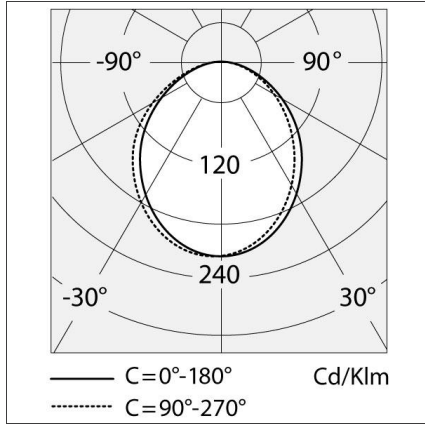

LIGHT DISTRIBUTION