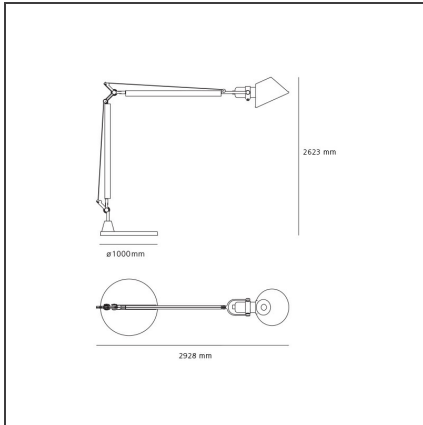

Tolomeo XXL with base - LED

IP65    

DESIGN BY

Michele De Lucchi, Giancarlo Fassina

DESCRIPTION

The famous Tolomeo, icon of the Italian Design, becomes giant. In scale 4:1 relative to the table model, it's both indoor and outdoor. Base made up of mass-coloured concrete; mobile-arm structure in extruded EN-AW-6060 aluminium with bright anodizing treatment; diffuser in mass-pigmented polypropylene, screen in light-diffusing silkscreened methacrylate, reflector in painted aluminium; polished-painted articulations in die-cast EN-AB 46100 aluminium; adjustment system in AISI 316 stainless steel; silicone seal gaskets.

TECHNICAL DRAWINGS

FEATURES

Article Code:	1532150A	Material:	Aluminum, technopolymer, cement, inox steel
Colour:	Silver grey	Series:	Outdoor
Installation:	Floor	Area contract:	Hospitality, null
Environment:	Outdoor	Emission:	Direct Adjustable

DIMENSIONS

Length:	cm 292
Height:	cm 262
Base Diameter:	cm 100

INCLUDED SOURCES

Category:	LED	Color temperature (K):	3000K
Number:	1		
Watt:	55W		
Type:	0		
Class:	A		

LUMINAIRE

Watt:	55W	Delivered lumens output (lm):	5233lm
Voltage:	220V-240V	CCT:	3000K
		CRI:	90