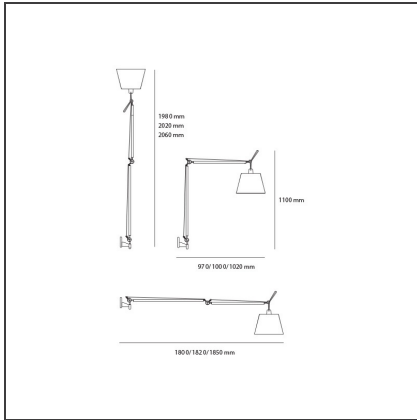

Tolomeo Wall Mega - on/off

IP20

DESIGN BY

Michele De Lucchi, Giancarlo Fassina

DESCRIPTION

Cantilevered arms in polished aluminium; diffuser in parchment paper on a plastic frame; wall support in polished aluminium. Diffuser adjustable in all directions. System of spring balancing. Der Code bezieht sich nur auf den Leuchtenkörper

TECHNICAL DRAWINGS

FEATURES

Article Code:	0564010A	Material:	Fabric or satin or parchment paper, aluminum
Colour:	Alluminium	Series:	Design
Installation:	Wall		

DIMENSIONS

Height:	cm 110	Glow Wire Test:	650
----------------	--------	------------------------	-----

LUMINAIRE

Watt:	150W	Delivered lumens output (lm):	2420lm
Voltage:	220V-240V	CCT:	3000K
		Efficiency:	84%
		Efficacy:	16lm/W
		CRI:	99

Notes

Possibility to mount LED source on E27 Socket

ACCESSORIES

TOLOMEO MEGA
DIFF.PERG.360
0780020A