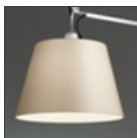

TOLOMEO MEGA
DIFF.PERG.320
0780010A