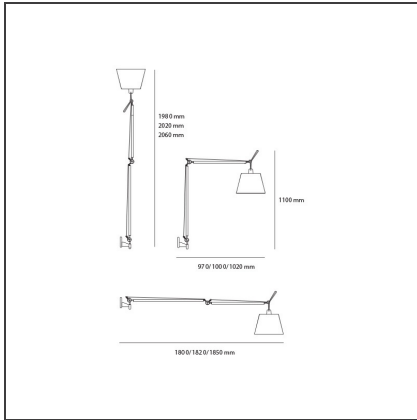

Tolomeo Wall Mega - Dimmer

IP20

DESIGN BY

Michele De Lucchi, Giancarlo Fassina

DESCRIPTION

Cantilevered arms in polished aluminium; diffuser in parchment paper on a plastic frame; wall support in polished aluminium. Diffuser adjustable in all directions. System of spring balancing. The code refers to the luminaire's body only

TECHNICAL DRAWINGS

FEATURES

Article Code:	0778010A	Material:	Fabric or satin or parchment paper, aluminum
Colour:	Alluminium	Series:	Design
Installation:	Wall		

DIMENSIONS

Height: cm 110

NOT INCLUDED SOURCES

Category:	HALO	Color Rendering:	1a
Number:	1	Color temperature (K):	2900K
Watt:	150W		
Lbs:	Qt32		
Socket:	E27		
Duration (h):	2000h		

ALTERNATIVE SOURCES

Category:	LED
Number:	1
Watt:	8W
Type:	2
Socket:	E27
Class:	A

LUMINAIRE

Watt:	150W	Delivered lumens output (lm):	2420lm
Voltage:	220V-240V	CCT:	3000K
		Efficiency:	84%
		Efficacy:	16lm/W
		CRI:	99

Notes

With dimmer. Diffuser available in three sizes.

ACCESSORIES

TOLOMEO MEGA
DIFF.PERG.360
0780020A