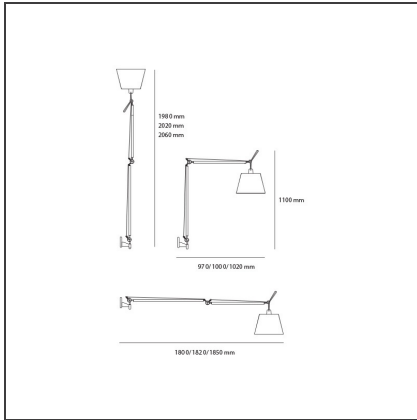

Tolomeo Wall Mega - Black - on/off

IP20

DESIGN BY

Michele De Lucchi, Giancarlo Fassina

DESCRIPTION

Cantilevered arms in polished aluminium; diffuser in black fabric on a plastic frame; wall support in polished aluminium. Diffuser adjustable in all directions. System of spring balancing. The code refers to the luminaire's body only

TECHNICAL DRAWINGS

FEATURES

Article Code:	0564030A	Material:	Fabric or satin or parchment paper, aluminum
Colour:	Black	Series:	Design
Installation:	Wall		

DIMENSIONS

Height: cm 110

NOT INCLUDED SOURCES

Category:	HALO	Color Rendering:	1a
Number:	1	Color temperature (K):	2900K
Watt:	150W		
Lbs:	Qt32		
Socket:	E27		
Duration (h):	2000h		

Notes

Possibility to mount LED source on E27 Socket

ACCESSORIES

TOLOMEO MEGA
DIFF.PERG.360
0780020A

TOLOMEO MEGA
DIFF.RASO 360
0781020A

TOLOMEO MEGA
DIFF.TESSUTO
NRO D.360
0772020A

TOLOMEO MEGA
DIFF.PERG.320
0780010A