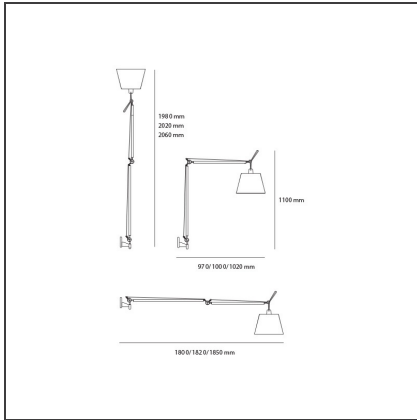

Tolomeo Wall Mega - Black

IP20    

DESIGN BY

Michele De Lucchi, Giancarlo Fassina

DESCRIPTION

Cantilevered arms in polished aluminium; diffuser in black fabric on a plastic frame; wall support in polished aluminium. Diffuser adjustable in all directions. System of spring balancing. The code refers to the luminaire's body only

TECHNICAL DRAWINGS

FEATURES

Article Code:	0778030A	Material:	Fabric or satin or parchment paper, aluminum
Colour:	Black	Series:	Design
Installation:	Wall		

DIMENSIONS

Height: cm 110

NOT INCLUDED SOURCES

Category:	HALO	Color Rendering:	1a
Number:	1	Color temperature (K):	2900K
Watt:	150W		
Lbs:	Qt32		
Socket:	E27		
Duration (h):	2000h		