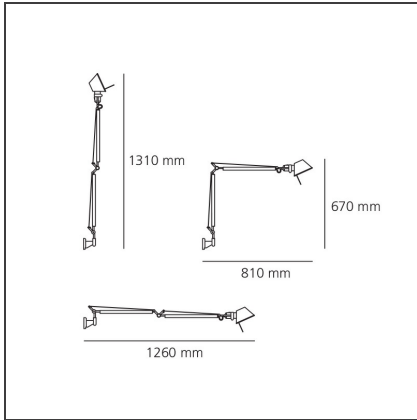

Tolomeo Wall LED 3000K

IP20

DESIGN BY

Michele De Lucchi, Giancarlo Fassina

DESCRIPTION

Cantilevered arms in polished aluminium; diffuser in matt anodised or polished aluminium; joints and wall support in polished aluminium. System of spring balancing. The code refers to the luminaire's body only

TECHNICAL DRAWINGS

FEATURES

Article Code:	A004800	Material:	Aluminium
Colour:	Aluminium	Series:	Design
Installation:	Wall		

DIMENSIONS

Length:	cm 81	Max Extension Length:	cm 126
Height:	cm 67	Glow Wire Test:	750
Max Extension Height:	cm 131		