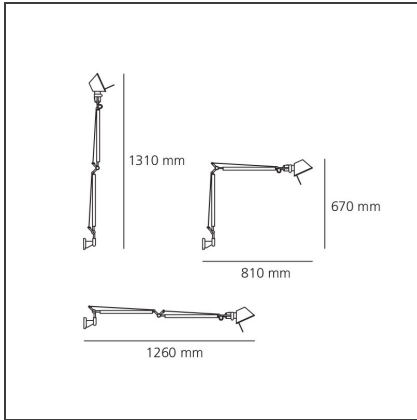

Tolomeo Wall LED 2700K

IP20

DESIGN BY

Michele De Lucchi, Giancarlo Fassina

DESCRIPTION

Cantilevered arms in polished aluminium; diffuser in matt anodised or polished aluminium; joints and wall support in polished aluminium. System of spring balancing. The code refers to the luminaire's body only

TECHNICAL DRAWINGS

FEATURES

Article Code:	A0048W00	Material:	Aluminium
Colour:	Aluminium	Series:	Design
Installation:	Wall		

DIMENSIONS

Length:	cm 81	Max Extension Length:	cm 126
Height:	cm 67		
Max Extension Height:	cm 131		