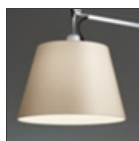

ACCESSORIES

TOLOMEO MEGA
DIFF.PERG.320
0780010A