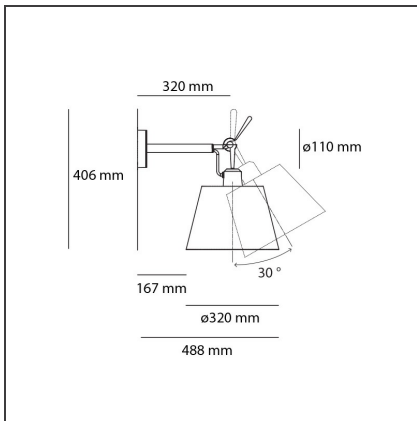

Tolomeo Wall Diffusor 32

IP20     

Dimmerable: +  -

DESIGN BY

Michele De Lucchi, Giancarlo Fassina

DESCRIPTION

Arm and wall support in polished aluminium; diffuser in parchment paper on a plastic frame. The code refers to the luminaire's body only

TECHNICAL DRAWINGS

FEATURES

Article Code:	1186010A	Material:	Aluminium, parchment paper or satin
Colour:	Alluminium	Series:	Design
Installation:	Wall		

DIMENSIONS

Length:	cm 48.8
Height:	cm 40.6
Base Diameter:	cm 11
Rotation:	cm 30

LUMINAIRE

Watt:	150W	Delivered lumens output (lm):	2870 lm
Voltage:	220V-240V	CCT:	2900K

Notes

Possibility to mount LED source on E27 Socket

ACCESSORIES

TOLOMEO MEGA
DIFF.PERG.320
0780010A

TOLOMEO MEGA
DIFF.RASO 320
0781010A