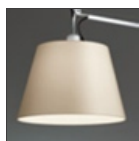

ACCESSORIES

TOLOMEO
SOSP.DEC.SOLO
DIFF.PERGAMENA
0372050A