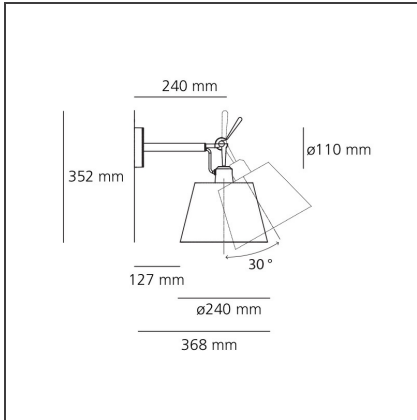

Tolomeo Wall Diffusor 24

IP20    

Dimmerable: +  -

DESIGN BY

Michele De Lucchi, Giancarlo Fassina

DESCRIPTION

Arm and wall support in polished aluminium; diffuser in parchment paper on a plastic frame. The code refers to the luminaire's body only

TECHNICAL DRAWINGS

FEATURES

Article Code:	1184010A	Material:	Aluminium, parchment paper or satin
Colour:	Alluminium	Series:	Design
Installation:	Wall		

DIMENSIONS

Length:	cm 36.8
Height:	cm 35.2
Base Diameter:	cm 11
Rotation:	cm 30