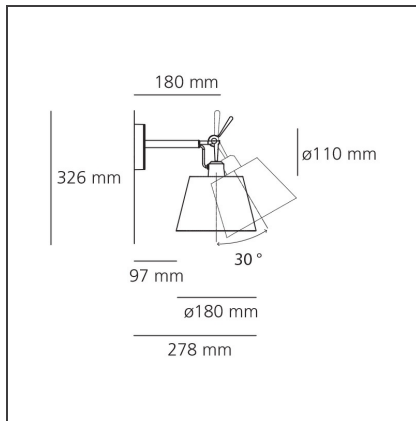

Tolomeo wall diffuser 18

IP20    

Dimmerable: +  -

TECHNICAL DRAWINGS

DESIGN BY

Michele De Lucchi, Giancarlo Fassina

DESCRIPTION

Arm and wall support in polished aluminium; diffuser in parchment paper on a plastic frame. The code refers to the luminaire's body only

FEATURES

Article Code:	1183010A	Material:	Aluminium, parchment paper or satin
Colour:	Alluminium	Series:	Design
Installation:	Wall		

DIMENSIONS

Length:	cm 27.8
Height:	cm 32.6
Base Diameter:	cm 11
Rotation:	cm 30

Watt:	46W	Delivered lumens output (lm):	630lm
Voltage:	220V-240V	CCT:	2800K

Notes

Possibility to mount LED source on E14 Socket

ACCESSORIES

TOLOMEO PARETE
DIFFUSORE RASO
D.180*
0781040A

TOLOMEO PARETE
DIFF.CARTA
PERGAM.D.180*
0780040A