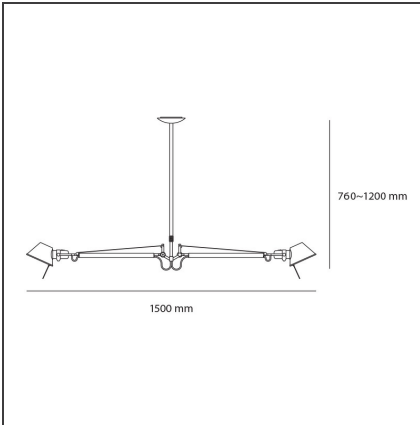

Tolomeo Suspension 2 Bracci

IP20    

DESIGN BY

Michele De Lucchi, Giancarlo Fassina

DESCRIPTION

Cantilevered arms in polished aluminium; diffuser in matt anodised aluminium; joints in polished aluminium. The code refers to the luminaire's body only

TECHNICAL DRAWINGS

FEATURES

Article Code:	A036400	Material:	Aluminium
Colour:	Aluminium	Series:	Design
Installation:	Suspension		

DIMENSIONS

Width:	cm 150
Height:	cm 76
Max Height from ceiling:	cm 120

NOT INCLUDED SOURCES

Category:	HALO	Color Rendering:	1a
Number:	2	Color temperature (K):	2900K
Watt:	77W		
Lbs:	A60		
Socket:	E27		
Duration (h):	1000h		

ALTERNATIVE SOURCES

Category:	LED
Number:	2
Watt:	8W
Type:	2
Socket:	E27
Class:	A