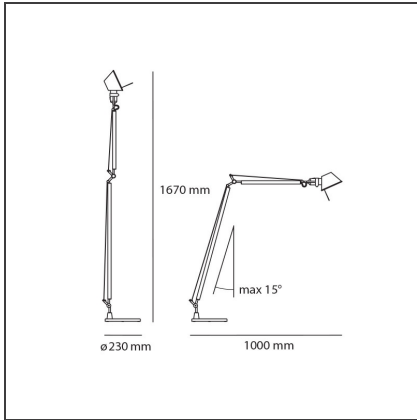

TECHNICAL DRAWINGS

FEATURES

Article Code:	A0131W00	Material:	Aluminium, steel
Colour:	Aluminium	Series:	Design
Installation:	Floor		

DIMENSIONS

Base Diameter:	cm 23	Max Extension Length:	cm 100
Max Extension Height:	cm 167	Glow Wire Test:	750

INCLUDED SOURCES

Category:	LED	Color temperature (K):	2700K
Number:	1	CRI:	90
Watt:	10W		
Type:	0		
Class:	A		

LUMINAIRE

Watt:	10W	Delivered lumens output (lm):	593lm
Voltage:	220V-240V	CCT:	2700K
		Efficiency:	70%
		Efficacy:	59lm/W
		CRI:	90
		Dimmer Typology:	Microswitch Dimmer