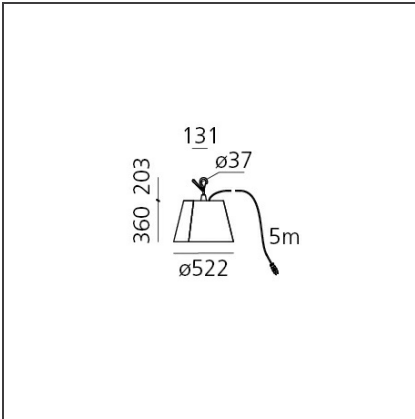

TECHNICAL DRAWINGS

FEATURES

Article Code:	T076500	Material:	Aluminum, steel
Installation:	Suspension, Floor	Series:	Outdoor
Environment:	Outdoor	Emission:	Direct

DIMENSIONS

Height: cm 56.3

INCLUDED SOURCES

Category:	LED	Color temperature (K):	3000 K
Number:	1	CRI:	80
Watt:	20 W		
Delivered lumens output (lm):	1865 lm		
Type:	0		
Class:	A		

LUMINAIRE

Watt:	20W	Delivered lumens output (lm):	815lm
		CCT:	3000K
		Efficiency:	41%
		Efficacy:	40.12lm/W
		CRI:	80