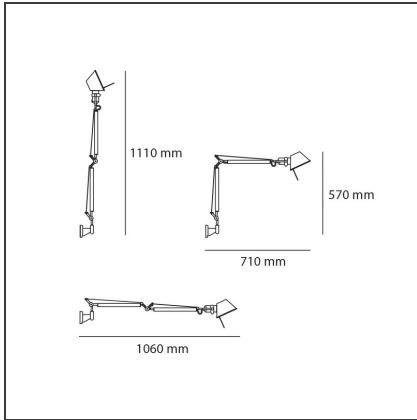

TECHNICAL DRAWINGS

FEATURES

Article Code:	A005600	Material:	Aluminium
Colour:	Aluminium	Series:	Design
Installation:	Wall		

DIMENSIONS

Length:	cm 71	Max Extension Length:	cm 106
Height:	cm 57	Impact Resistance:	N/D
Max Extension Height:	cm 111	Glow Wire Test:	N/D

INCLUDED SOURCES

Category:	LED	Color temperature (K):	3000K
Number:	1	CRI:	90
Watt:	10W		
Type:	0		
Class:	A		

LUMINAIRE

Watt:	10W	Delivered lumens output (lm):	593lm
Voltage:	220V-240V	CCT:	3000K
		Efficiency:	70%
		Efficacy:	59lm/W
		CRI:	90
		Dimmer Typology:	Microswitch Dimmer