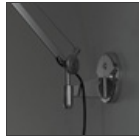

ACCESSORIES

TOLOMEO
SUPPORTO
PARETE NEW
A025150