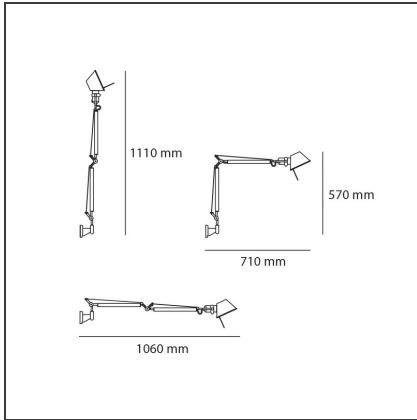

Tolomeo Mini Wall LED 2700K

IP20

DESIGN BY

Michele De Lucchi, Giancarlo Fassina

DESCRIPTION

Cantilevered arms in polished aluminium; diffuser in anodised aluminium; joints and wall support in polished aluminium. System of spring balancing. The code refers to the luminaire's body only

TECHNICAL DRAWINGS

FEATURES

Article Code:	A0056W00	Material:	Aluminium
Colour:	Aluminium	Series:	Design
Installation:	Wall		

DIMENSIONS

Length:	cm 71	Max Extension Length:	cm 106
Height:	cm 57		
Max Extension Height:	cm 111		