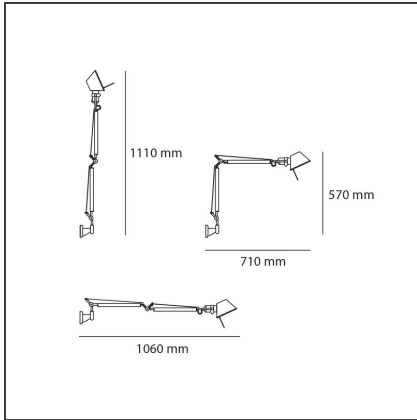

**Tolomeo Mini Wall - Black**

IP20     

**DESIGN BY**

Michele De Lucchi, Giancarlo Fassina

**DESCRIPTION**

Cantilevered arms in polished aluminium; diffuser in black anodised aluminium; joints and wall support in polished aluminium. System of spring balancing. The code refers to the luminaire's body only

**TECHNICAL DRAWINGS**

**FEATURES**

<b>Article Code:</b>	A005940	<b>Material:</b>	Anodized aluminium, polished aluminium
<b>Colour:</b>	Black	<b>Series:</b>	Design
<b>Installation:</b>	Wall		

**DIMENSIONS**

<b>Length:</b>	cm 71	<b>Max Extension Length:</b>	cm 106
<b>Height:</b>	cm 57		
<b>Max Extension Height:</b>	cm 111		

**NOT INCLUDED SOURCES**

<b>Category:</b>	HALO	<b>Color Rendering:</b>	1a
<b>Number:</b>	1	<b>Color temperature (K):</b>	2900K
<b>Watt:</b>	77W		
<b>Lbs:</b>	Qa60		
<b>Socket:</b>	E27		
<b>Duration (h):</b>	2000h		