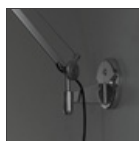

**Notes**

Possibility to mount LED source on E27 Socket

**ACCESSORIES**

---

TOLOMEO  
SUPPORTO  
PARETE NEW  
A025150