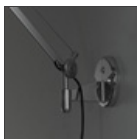

ACCESSORIES

TOLOMEO
SUPPORTO
PARETE NEW
A025150