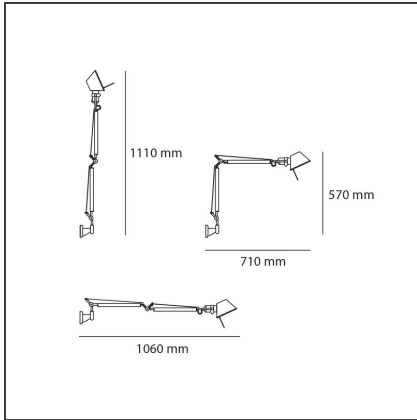

Tolomeo Mini Wall - Aluminium

IP20    

DESIGN BY

Michele De Lucchi, Giancarlo Fassina

DESCRIPTION

Cantilevered arms in polished aluminium; diffuser in anodised aluminium; joints and wall support in polished aluminium. System of spring balancing. The code refers to the luminaire's body only

TECHNICAL DRAWINGS

FEATURES

Article Code:	A005910	Material:	Aluminium
Colour:	Aluminium	Series:	Design
Installation:	Wall		

DIMENSIONS

Length:	cm 71	Max Extension Length:	cm 106
Height:	cm 57		
Max Extension Height:	cm 111		

LUMINAIRE

Watt:	77W
Voltage:	220V-240V

Notes

Possibility to mount LED source on E27 Socket

ACCESSORIES

TOLOMEO
SUPPORTO
PARETE NEW
A025150