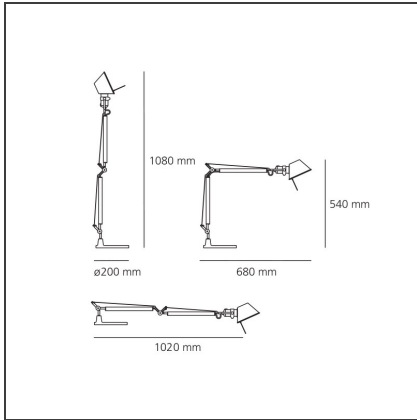

Tolomeo Mini Table - White

IP20     

DESIGN BY

Michele De Lucchi, Giancarlo Fassina

DESCRIPTION

Base and cantilevered arms in polished aluminium; diffuser in matt anodised white aluminium; joints and supports in polished aluminium. System of spring balancing. The code is referred to the body lamp only

TECHNICAL DRAWINGS

FEATURES

Article Code:	A005920	Material:	aluminium, steel
Colour:	White	Series:	Design
Installation:	Table		

DIMENSIONS

Length:	cm 68	Max Extension Length:	cm 102
Height:	cm 54	Impact Resistance:	N/D
Base Diameter:	cm 20	Glow Wire Test:	N/D
Max Extension Height:	cm 108		

LUMINAIRE

Watt:	77W	Delivered lumens output (lm):	1180lm
Voltage:	220V-240V	CCT:	2900K

Notes

Interchangeable support: table base, clamp, desk fixed support and twin support that allows two independent lamp units to be fitted. Possibility to mount LED source on E27 Socket