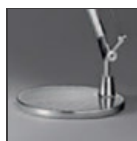

Tolomeo Mini Table - White

IP20     

DESIGN BY

Michele De Lucchi, Giancarlo Fassina

DESCRIPTION

Base and cantilevered arms in polished aluminium; diffuser in matt anodised white aluminium; joints and supports in polished aluminium. System of spring balancing. The code is referred to the body lamp only

ACCESSORIES

TOLOMEO
MORSETTO
A004100

TOLOMEO BASE D
200 VERN BCO
A008620

TOLOMEO
SUPP.TAVOLO
FISSO
A004200