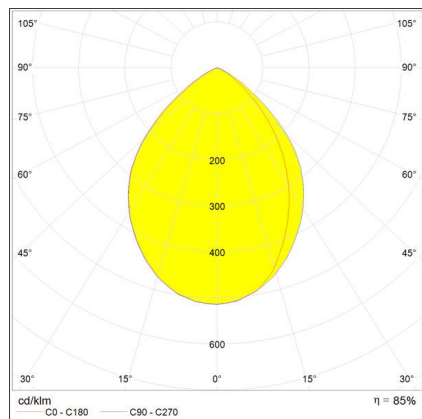

LIGHT DISTRIBUTION

ACCESSORIES