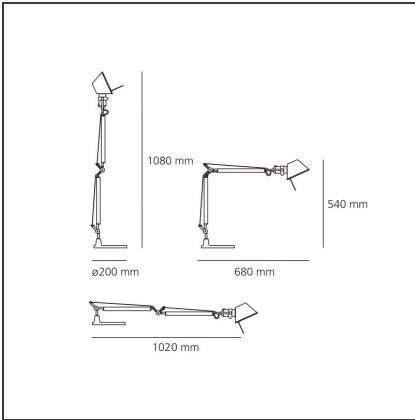

Tolomeo Mini Table LED 3000K with MD

IP20

DESIGN BY

Michele De Lucchi, Giancarlo Fassina

DESCRIPTION

Using Led technology, the attention must be focused not only on energy consumption and light efficiency, but above all on the quality and quantity of the distribution of the light. In fact the advantage of the Led is that it emits 100% light flow into the direct hemisphere, eliminating dispersion and waste in other directions. This means that in order to obtain illuminance of 1250 lux on the work surface, with an incandescent light source a power of 100W is necessary, while with a Led source 10W is sufficient, with a 90% energy saving. Base and cantilevered arms in polished aluminium; diffuser in matt anodised aluminium; joints and supports in polished aluminium. System of spring balancing. 5 direct Led. The code is referred to the body lamp only

TECHNICAL DRAWINGS

FEATURES

| | | | |
|----------------------|-----------|------------------|------------------|
| Article Code: | A005500 | Material: | aluminium, steel |
| Colour: | Aluminium | Series: | Design |
| Installation: | Table | | |

DIMENSIONS

| | | | |
|------------------------------|--------|------------------------------|--------|
| Length: | cm 68 | Max Extension Length: | cm 102 |
| Height: | cm 54 | Glow Wire Test: | 750 |
| Base Diameter: | cm 20 | | |
| Max Extension Height: | cm 108 | | |