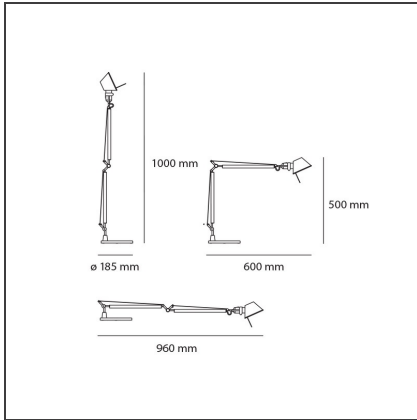

Tolomeo Midi Table LED 2700K Aluminum

IP20 

DESIGN BY

Michele De Lucchi, Giancarlo Fassina

DESCRIPTION

Table lamp, extension of the range of the Tolomeo series. Maintaining the reduced dimensions of the diffuser of the Tolomeo micro, it increases the power to 9W and extends the dimensions of the structure and arms enabling it to be used on work tables and desks. The code is referred to the body lamp only

TECHNICAL DRAWINGS

FEATURES

Article Code:	A0151W00	Material:	aluminium, steel
Colour:	Aluminium	Series:	Design
Installation:	Table		

DIMENSIONS

Length:	cm 60	Max Extension Length:	cm 96
Height:	cm 50	Glow Wire Test:	750
Max Extension Height:	cm 100		