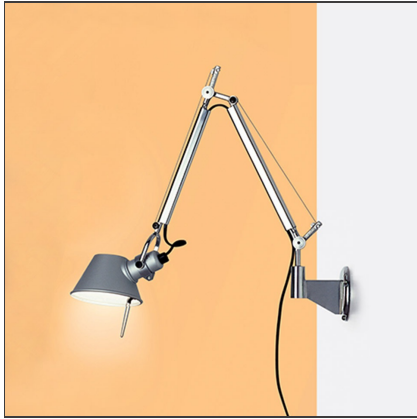

Tolomeo Micro Wall LED 3000K

IP20    

DESIGN BY

Michele De Lucchi, Giancarlo Fassina

DESCRIPTION

Cantilevered arms in polished aluminium; diffuser in anodised aluminium; joints and wall support in polished aluminium. System of spring balancing. The code refers to the luminaire's body only

TECHNICAL DRAWINGS

FEATURES

Article Code:	A010300	Material:	Aluminium
Colour:	Aluminium	Series:	Design
Installation:	Wall		

DIMENSIONS

Length:	cm 49	Max Extension Length:	cm 73
Height:	cm 41	Glow Wire Test:	750
Max Extension Height:	cm 74		

INCLUDED SOURCES

Category:	LED	Color temperature (K):	3000K
Number:	1	CRI:	90
Watt:	9W		
Type:	0		
Class:	A		

LUMINAIRE

Trasformer availability:	Electronic dimmable - Included	Delivered lumens output (lm):	461lm
Watt:	9W	CCT:	3000K
Voltage:	24V	Efficiency:	63%
		Efficacy:	51.17lm/W
		CRI:	90
		Dimmer Typology:	Microswitch Dimmer

Notes

Possibility to mount LED source on E14 Socket

ACCESSORIES

TOLOMEO
SUPPORTO
PARETE NEW
A025150