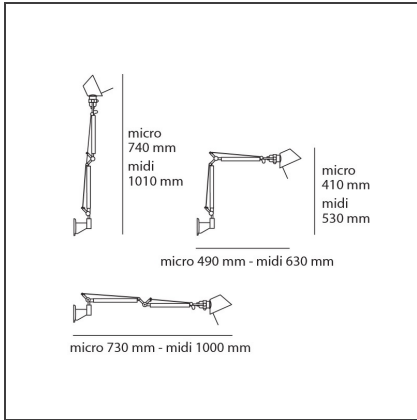

Tolomeo Micro Wall LED 3000K

IP20    

DESIGN BY

Michele De Lucchi, Giancarlo Fassina

DESCRIPTION

Cantilevered arms in polished aluminium; diffuser in anodised aluminium; joints and wall support in polished aluminium. System of spring balancing. The code refers to the luminaire's body only

TECHNICAL DRAWINGS

FEATURES

Article Code:	A010300	Material:	Aluminium
Colour:	Aluminium	Series:	Design
Installation:	Wall		

DIMENSIONS

Length:	cm 49	Max Extension Length:	cm 73
Height:	cm 41	Glow Wire Test:	750
Max Extension Height:	cm 74		