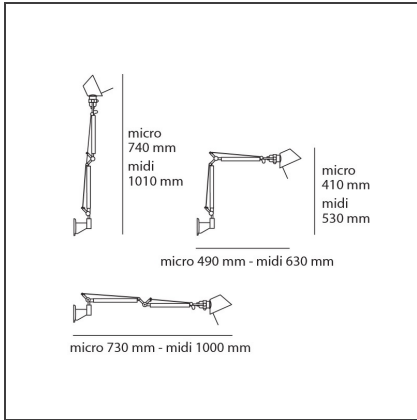

Tolomeo Micro Wall - Glossy white

IP20    

DESIGN BY

Michele De Lucchi, Giancarlo Fassina

DESCRIPTION

Cantilevered arms in polished aluminium; diffuser in anodised aluminium; joints and wall support in polished aluminium. System of spring balancing. The code refers to the luminaire's body only

TECHNICAL DRAWINGS

FEATURES

Article Code:	0010920A	Material:	Aluminium
Colour:	Glossy white	Series:	Design
Installation:	Wall		

DIMENSIONS

Length:	cm 49	Max Extension Length:	cm 73
Height:	cm 41		
Max Extension Height:	cm 74		

LUMINAIRE

Watt:	46W
Voltage:	220V-240V

Notes

Possibility to mount LED source on E14 Socket

ACCESSORIES

TOLOMEO
SUPPORTO
PARETE NEW
A025150