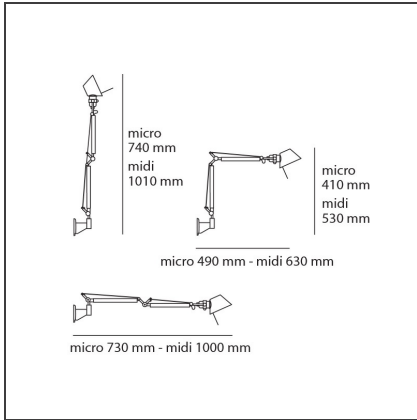

Tolomeo Micro Wall - Aluminium

IP20    

DESIGN BY

Michele De Lucchi, Giancarlo Fassina

DESCRIPTION

Cantilevered arms in polished aluminium; diffuser in anodised aluminium; joints and wall support in polished aluminium. System of spring balancing. The code refers to the luminaire's body only

TECHNICAL DRAWINGS

FEATURES

Article Code:	A010900	Material:	Aluminium
Colour:	Aluminium	Series:	Design
Installation:	Wall		

DIMENSIONS

Length:	cm 49	Max Extension Length:	cm 73
Height:	cm 41		
Max Extension Height:	cm 74		

LUMINAIRE

Watt:	46W
Voltage:	220V-240V

Notes

Possibility to mount LED source on E14 Socket

ACCESSORIES

TOLOMEO
SUPPORTO
PARETE NEW
A025150