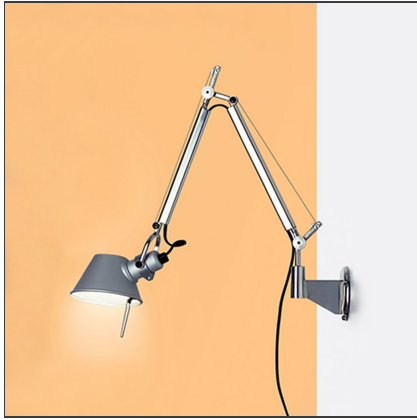

Tolomeo Micro Wall - Aluminium

IP20    

DESIGN BY

Michele De Lucchi, Giancarlo Fassina

DESCRIPTION

Cantilevered arms in polished aluminium; diffuser in anodised aluminium; joints and wall support in polished aluminium. System of spring balancing. The code refers to the luminaire's body only

TECHNICAL DRAWINGS

FEATURES

Article Code:	A010900	Material:	Aluminium
Colour:	Aluminium	Series:	Design
Installation:	Wall		

DIMENSIONS

Length:	cm 49	Max Extension Length:	cm 73
Height:	cm 41		
Max Extension Height:	cm 74		

NOT INCLUDED SOURCES

Category:	HALO	Color Rendering:	1a
Number:	1	Color temperature (K):	3000K
Watt:	46W		
Lbs:	Qt26		
Socket:	E14		

ALTERNATIVE SOURCES

Category:	LED
Number:	1
Watt:	4W
Delivered lumens output (lm):	370lm
Type:	2
Socket:	E14
Class:	A

LUMINAIRE

Watt:	46W
Voltage:	220V-240V

Notes

Possibility to mount LED source on E14 Socket

ACCESSORIES

TOLOMEO
SUPPORTO
PARETE NEW
A025150