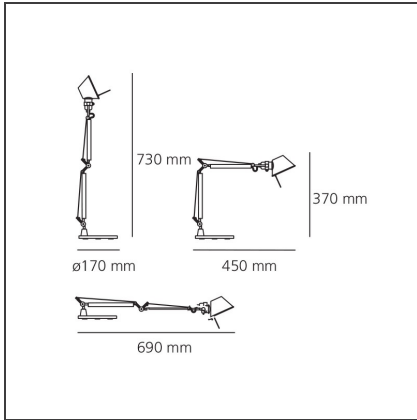

Tolomeo Micro Table LED 3000K Body lamp

IP20     

DESIGN BY

Michele De Lucchi, Giancarlo Fassina

DESCRIPTION

Base and cantilevered arms in polished aluminium; diffuser in matt anodised aluminium; joints and supports in polished aluminium. System of spring balancing. The code is referred to the body lamp only

TECHNICAL DRAWINGS

FEATURES

Article Code:	A010300	Material:	Aluminium, steel
Colour:	Aluminium	Series:	Design
Installation:	Table		

DIMENSIONS

Length:	cm 45	Max Extension Length:	cm 69
Height:	cm 37	Glow Wire Test:	750
Base Diameter:	cm 17		
Max Extension Height:	cm 73		