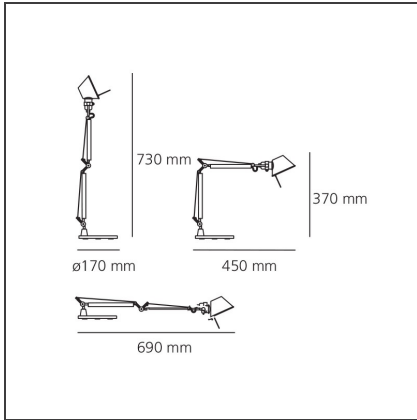

Tolomeo Micro Table - Anodized red

IP20     

DESIGN BY

Michele De Lucchi, Giancarlo Fassina

DESCRIPTION

Base and cantilevered arms in polished aluminium; diffuser in matt anodised red aluminium; joints and supports in polished aluminium. System of spring balancing. The code is referred to the body lamp only

TECHNICAL DRAWINGS

FEATURES

| | | | |
|----------------------|-----------|------------------|------------------|
| Article Code: | A011810 | Material: | Aluminium, steel |
| Colour: | Metal red | Series: | Design |
| Installation: | Table | | |

DIMENSIONS

| | | | |
|------------------------------|-------|------------------------------|-------|
| Length: | cm 45 | Max Extension Length: | cm 69 |
| Height: | cm 37 | | |
| Base Diameter: | cm 17 | | |
| Max Extension Height: | cm 73 | | |