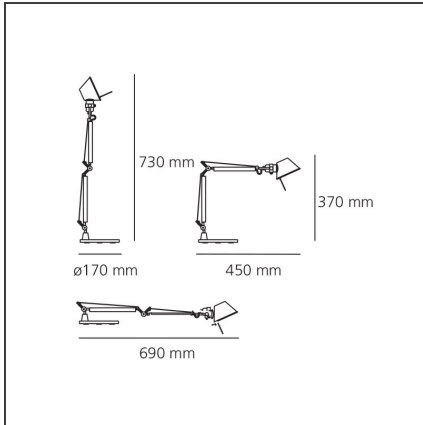

Tolomeo Micro Table - Aluminium

IP20     

DESIGN BY

Michele De Lucchi, Giancarlo Fassina

DESCRIPTION

Base and cantilevered arms in polished aluminium; diffuser in matt anodised aluminium; joints and supports in polished aluminium. System of spring balancing. The code is referred to the body lamp only

TECHNICAL DRAWINGS

FEATURES

Article Code:	A011800	Material:	Aluminium, steel
Colour:	Aluminium	Series:	Design
Installation:	Table		

DIMENSIONS

Length:	cm 45	Max Extension Length:	cm 69
Height:	cm 37		
Base Diameter:	cm 17		
Max Extension Height:	cm 73		

LUMINAIRE

Watt:	46W
Voltage:	220V-240V

Notes

Interchangeable support: table base, clamp, desk fixed support and twin support that allows two independent lamp units to be fitted. Possibility to mount LED source on E14 Socket