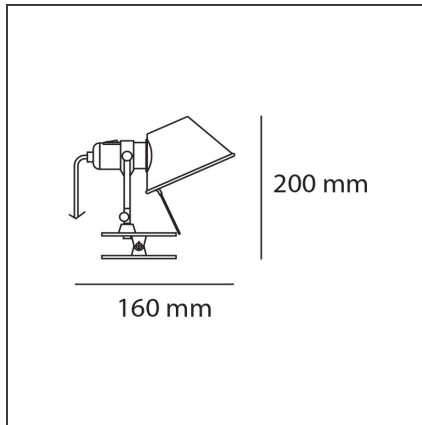

Tolomeo Micro Pinza - Aluminium

IP20

DESIGN BY

Michele De Lucchi, Giancarlo Fassina

DESCRIPTION

Support in polished aluminium, diffuser in matt anodised aluminium; steel pincer grip.

TECHNICAL DRAWINGS

FEATURES

Article Code:	A010800	Material:	Aluminium, steel
Colour:	Metal grey	Series:	Design
Installation:	Wall		

DIMENSIONS

Height:	cm 20
Depth:	cm 16

NOT INCLUDED SOURCES

Category:	HALO	Color Rendering:	1a
Number:	1	Color temperature (K):	3000K
Watt:	46W		
Lbs:	Qt26		
Socket:	E14		