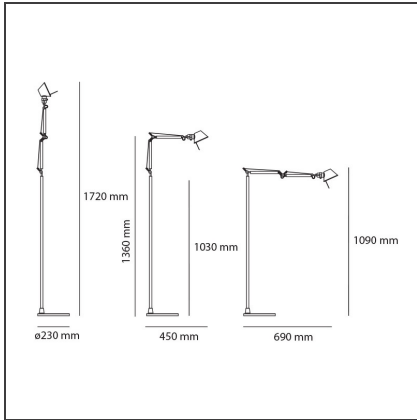

Tolomeo Micro Floor LED 3000K - Aluminum

IP20    

DESIGN BY

Michele De Lucchi, Giancarlo Fassina

DESCRIPTION

The code is referred to the body lamp only

TECHNICAL DRAWINGS

FEATURES

Article Code:	A010300	Material:	Aluminium, steel
Colour:	Aluminum	Series:	Design
Installation:	Floor		

DIMENSIONS

Height:	cm 109	Max Extension Length:	cm 69
Base Diameter:	cm 23	Glow Wire Test:	750
Max Extension Height:	cm 172		

INCLUDED SOURCES

Category:	LED	Color temperature (K):	3000K
Number:	1	CRI:	90
Watt:	9W		
Type:	0		
Class:	A		

LUMINAIRE

Watt:	9W	Delivered lumens output (lm):	461lm
Voltage:	24V	CCT:	3000K
		Efficiency:	63%
		Efficacy:	51.17lm/W
		CRI:	90
		Dimmer Typology:	Microswitch Dimmer