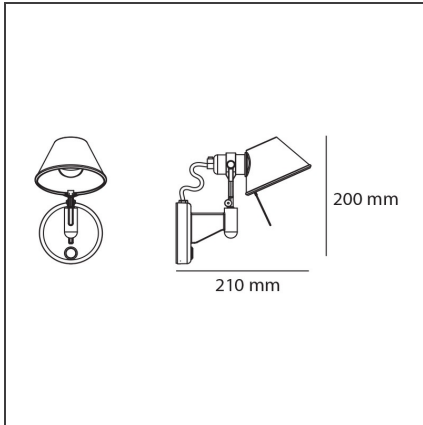

Tolomeo micro faretto - without switch

IP20

DESIGN BY

Michele De Lucchi, Giancarlo Fassina

DESCRIPTION

Wall support in polished aluminium; diffuser in matt anodised aluminium.

TECHNICAL DRAWINGS

FEATURES

Article Code:	A010750	Material:	Aluminium
Colour:	Aluminium	Series:	Design
Installation:	Wall		

DIMENSIONS

Height:	cm 20
Depth:	cm 20

NOT INCLUDED SOURCES

Category:	HALO	Color Rendering:	1a
Number:	1	Color temperature (K):	3000K
Watt:	46W		
Lbs:	Qt26		
Socket:	E14		