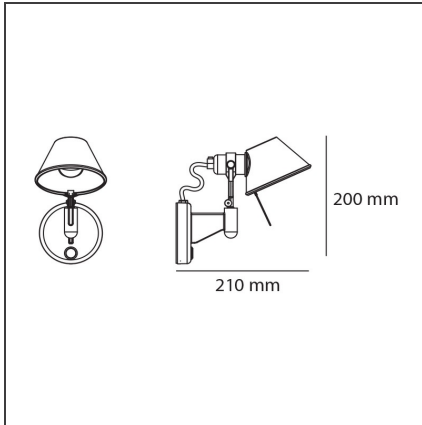

Tolomeo micro faretto - with switch

IP20     

DESIGN BY

Michele De Lucchi, Giancarlo Fassina

DESCRIPTION

Wall support in polished aluminium; diffuser in matt anodised aluminium.

TECHNICAL DRAWINGS

FEATURES

Article Code:	A044050	Material:	Aluminium
Colour:	Aluminium	Series:	Design
Installation:	Wall		

DIMENSIONS

Height:	cm 20
Depth:	cm 20

NOT INCLUDED SOURCES

Category:	HALO	Color Rendering:	1a
Number:	1	Color temperature (K):	3000K
Watt:	46W		
Lbs:	Qt26		
Socket:	E14		