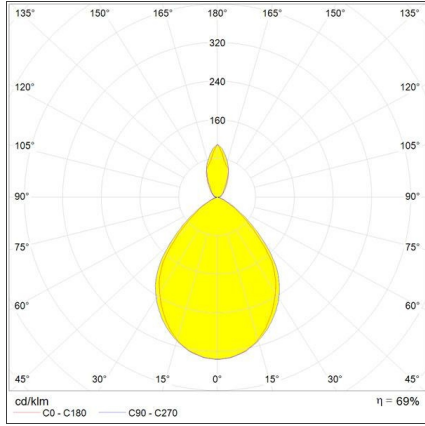

LIGHT DISTRIBUTION