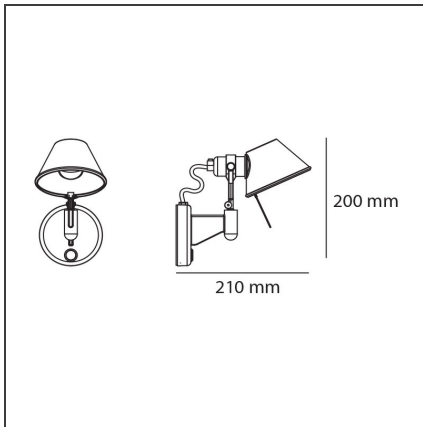

Tolomeo Micro Faretto LED 3000K with dimmable switch

IP20   

DESIGN BY

Michele De Lucchi, Giancarlo Fassina

DESCRIPTION

Wall support in polished aluminium; diffuser in matt anodised aluminium.

TECHNICAL DRAWINGS

FEATURES

Article Code:	A043600	Material:	Aluminium
Colour:	Aluminium	Series:	Design
Installation:	Wall		

DIMENSIONS

Length:	cm 11	Glow Wire Test:	750
Height:	cm 20		
Depth:	cm 20		

INCLUDED SOURCES

Category:	LED	Color temperature (K):	3000K
Number:	1	Color Tolerance:	MacAdam 2SDCM
Watt:	7W	CRI:	90
Delivered lumens output (lm):	676lm	Efficacy:	99lm/W
Type:	0	Service Life:	50000-L90