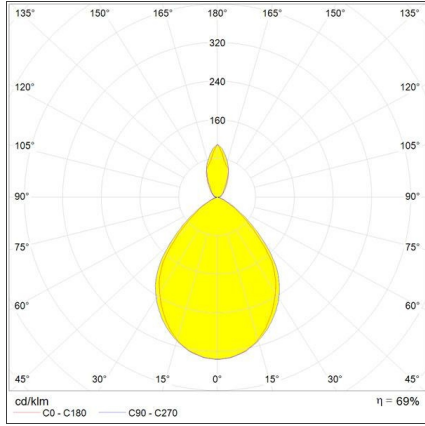

FEATURES

Article Code:	A043600	Material:	Aluminium
Colour:	Aluminium	Series:	Design
Installation:	Wall		

DIMENSIONS

Length:	cm 11	Glow Wire Test:	750
Height:	cm 20		
Depth:	cm 20		

INCLUDED SOURCES

Category:	LED	Color temperature (K):	3000K
Number:	1	Color Tolerance:	MacAdam 2SDCM
Watt:	7W	CRI:	90
Delivered lumens output (lm):	676lm	Efficacy:	99lm/W
Type:	0	Service Life:	50000-L90

LUMINAIRE

Watt:	9W	Delivered lumens output (lm):	461lm
Voltage:	100V-240V	CCT:	3000K
		Efficiency:	63%
		Efficacy:	51lm/W
		CRI:	90
		Dimmer Typology:	Microswitch Dimmer

Notes

LED - with switch dimmer.

LIGHT DISTRIBUTION