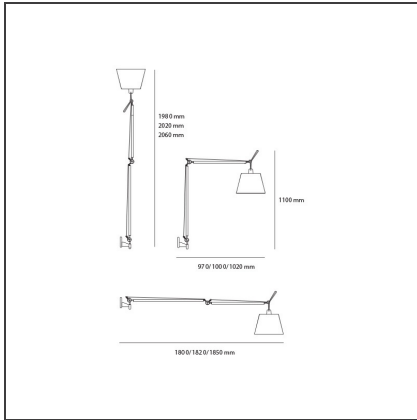

Tolomeo Mega Wall LED 3000K - with Dimmer on body lamp - Black

IP20     

DESIGN BY

Michele De Lucchi, Giancarlo Fassina

DESCRIPTION

Cantilevered arms in polished aluminium; diffuser in black fabric on a plastic frame; wall support in polished aluminium. Diffuser adjustable in all directions. System of spring balancing.

TECHNICAL DRAWINGS

FEATURES

Article Code:	0761030A	Material:	Fabric or satin or parchment paper, aluminum, steel
Colour:	Black	Series:	Design
Installation:	Wall		

DIMENSIONS

Height: cm 110

INCLUDED SOURCES

Category:	LED	Color temperature (K):	3000K
Number:	1	CRI:	90
Watt:	31W		
Type:	0		
Class:	A		

LUMINAIRE

Watt:	31W	CCT:	3000K
Voltage:	220V-240V	CRI:	92
		Dimmer Typology:	Push button Dimmer

Notes

With dimmer. Diffuser available in three sizes.