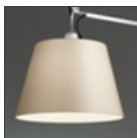

Tolomeo Mega Wall LED 3000K - with Dimmer on body lamp - Black

IP20     

DESIGN BY

Michele De Lucchi, Giancarlo Fassina

DESCRIPTION

Cantilevered arms in polished aluminium; diffuser in black fabric on a plastic frame; wall support in polished aluminium. Diffuser adjustable in all directions. System of spring balancing.

TECHNICAL DRAWINGS

FEATURES

Article Code:	0761030A	Material:	Fabric or satin or parchment paper, aluminum, steel
Colour:	Black	Series:	Design
Installation:	Wall		

DIMENSIONS

Height: cm 110

INCLUDED SOURCES

ACCESSORIES

TOLOMEO MEGA
DIFF.PERG.360
0780020A

TOLOMEO MEGA
DIFF.RASO 360
0781020A

TOLOMEO MEGA
DIFF.TESSUTO
NRO D.360
0772020A

TOLOMEO MEGA
DIFF.PERG.320
0780010A

TOLOMEO MEGA
ATTACCO PARETE
NEW
0563050A