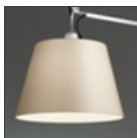

Tolomeo Mega Wall LED 3000K - with Dimmer on body lamp - Aluminium

IP20     

DESIGN BY

Michele De Lucchi, Giancarlo Fassina

DESCRIPTION

Cantilevered arms in polished aluminium; diffuser in parchment paper on a plastic frame; wall support in polished aluminium. Diffuser adjustable in all directions. System of spring balancing.

TECHNICAL DRAWINGS

FEATURES

Article Code:	0761010A	Material:	Fabric or satin or parchment paper, aluminum, steel
Colour:	Alluminium	Series:	Design
Installation:	Wall		

DIMENSIONS

Height: cm 110

INCLUDED SOURCES

ACCESSORIES

TOLOMEO MEGA
DIFF.PERG.360
0780020A

TOLOMEO MEGA
DIFF.RASO 360
0781020A

TOLOMEO MEGA
DIFF.TESSUTO
NRO D.360
0772020A

TOLOMEO MEGA
DIFF.PERG.320
0780010A

TOLOMEO MEGA
ATTACCO PARETE
NEW
0563050A