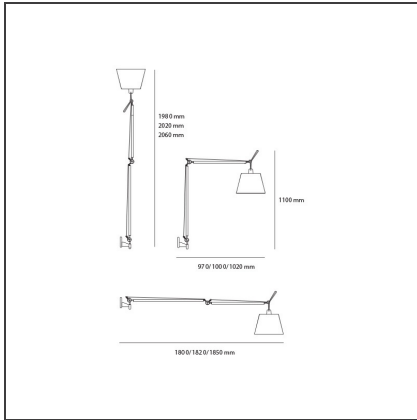

Tolomeo Mega Wall LED 3000K - with Dimmer on body lamp - Aluminium

IP20     

DESIGN BY

Michele De Lucchi, Giancarlo Fassina

DESCRIPTION

Cantilevered arms in polished aluminium; diffuser in parchment paper on a plastic frame; wall support in polished aluminium. Diffuser adjustable in all directions. System of spring balancing.

TECHNICAL DRAWINGS

FEATURES

Article Code:	0761010A	Material:	Fabric or satin or parchment paper, aluminum, steel
Colour:	Alluminium	Series:	Design
Installation:	Wall		

DIMENSIONS

Height: cm 110

INCLUDED SOURCES

Category:	LED	Color temperature (K):	3000K
Number:	1	CRI:	90
Watt:	31W		
Type:	0		
Class:	A		

LUMINAIRE

Watt:	31W	CCT:	3000K
Voltage:	220V-240V	CRI:	92
		Dimmer Typology:	Push button Dimmer

Notes

With switch "ON-OFF". Diffuser available in three sizes.