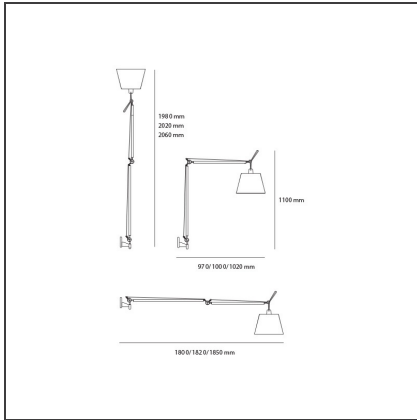

Tolomeo Mega Wall LED 2700K - with Dimmer on cable - Black

IP20     

DESIGN BY

Michele De Lucchi, Giancarlo Fassina

DESCRIPTION

Cantilevered arms in polished aluminium; diffuser in black fabric on a plastic frame; wall support in polished aluminium. Diffuser adjustable in all directions. System of spring balancing.

TECHNICAL DRAWINGS

FEATURES

Article Code:	0762W30A	Material:	Fabric or satin or parchment paper, aluminum, steel
Colour:	Black	Series:	Design
Installation:	Wall		

DIMENSIONS

Height: cm 110

INCLUDED SOURCES