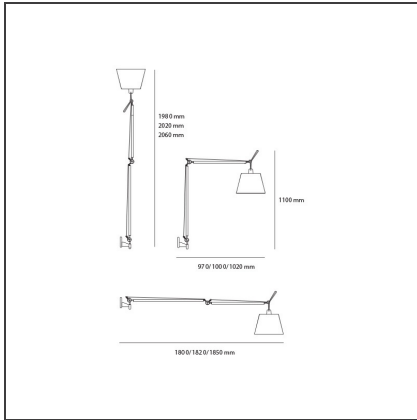

# Tolomeo Mega Wall LED 2700K - with Dimmer on cable - Alluminium

IP20     

## FEATURES

<b>Article Code:</b>	0762W10A	<b>Material:</b>	Fabric or satin or parchment paper, aluminum, steel
<b>Colour:</b>	Alluminium	<b>Series:</b>	Design
<b>Installation:</b>	Wall		

## DIMENSIONS

**Height:** cm 110