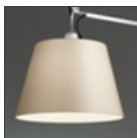

Tolomeo Mega Wall LED 2700K - with Dimmer on body lamp - Black

IP20

DESIGN BY

Michele De Lucchi, Giancarlo Fassina

DESCRIPTION

Cantilevered arms in polished aluminium; diffuser in black fabric on a plastic frame; wall support in polished aluminium. Diffuser adjustable in all directions. System of spring balancing.

TECHNICAL DRAWINGS

FEATURES

Article Code:	0761W30A	Material:	Fabric or satin or parchment paper, aluminum, steel
Colour:	Black	Series:	Design
Installation:	Wall		

DIMENSIONS

Height: cm 110

INCLUDED SOURCES

ACCESSORIES

TOLOMEO MEGA
DIFF.PERG.360
0780020A

TOLOMEO MEGA
DIFF.RASO 360
0781020A

TOLOMEO MEGA
DIFF.TESSUTO
NRO D.360
0772020A

TOLOMEO MEGA
DIFF.PERG.320
0780010A

TOLOMEO MEGA
ATTACCO PARETE
NEW
0563050A