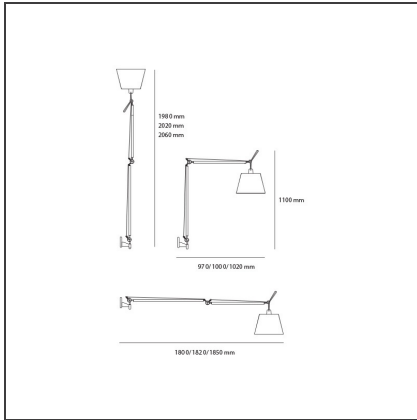

Tolomeo Mega Wall LED 2700K - with Dimmer on body lamp - Black

IP20

DESIGN BY

Michele De Lucchi, Giancarlo Fassina

DESCRIPTION

Cantilevered arms in polished aluminium; diffuser in black fabric on a plastic frame; wall support in polished aluminium. Diffuser adjustable in all directions. System of spring balancing.

TECHNICAL DRAWINGS

FEATURES

Article Code:	0761W30A	Material:	Fabric or satin or parchment paper, aluminum, steel
Colour:	Black	Series:	Design
Installation:	Wall		

DIMENSIONS

Height: cm 110

INCLUDED SOURCES

Category:	LED	Color temperature (K):	2700K
Number:	1	CRI:	90
Watt:	31W		
Type:	0		
Class:	A		

LUMINAIRE

Watt:	31W	CCT:	2700K
Voltage:	220V-240V	CRI:	92
		Dimmer Typology:	Push button Dimmer

Notes

With dimmer. Diffuser available in three sizes.