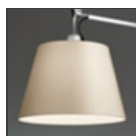

TOLOMEO MEGA
DIFF.PERG.320
0780010A