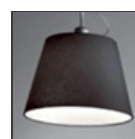

TOLOMEO MEGA
DIFF.TESSUTO
NRO D.320
0772010A