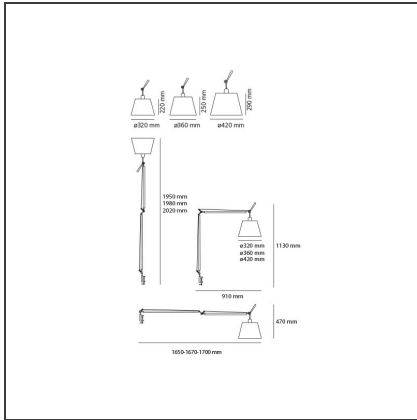

Tolomeo Mega Table LED 3000K Black with dimmer on head

IP20 

DESIGN BY

Michele De Lucchi, Giancarlo Fassina

DESCRIPTION

Materials: cantilevered arms in polished aluminium; diffuser in parchment paper, in silk satin or in black fabric on a plastic frame; joints and clamp in polished aluminium. Specification: diffuser, available in three sizes, adjustable in all directions. System of spring balancing. The code is referred to the body lamp only

TECHNICAL DRAWINGS

FEATURES

Article Code:	0761030A	Material:	Aluminium, steel
Colour:	Black	Series:	Design
Installation:	Table		

DIMENSIONS

Length:	cm 91
Height:	cm 113

INCLUDED SOURCES

Category:	LED	Color temperature (K):	3000K
Number:	1	CRI:	90
Watt:	31W		
Type:	0		
Class:	A		

LUMINAIRE

Watt:	31W	Delivered lumens output (lm):	1999lm/2002lm/2016lm
Voltage:	48V	CCT:	3000K
		CRI:	90
		Dimmer Typology:	Push button Dimmer

ACCESSORIES

TOLOMEO MEGA
DIFF.PERG.360
0780020A

TOLOMEO
MORSETTO
A004100