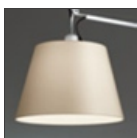

ACCESSORIES

TOLOMEO MEGA
DIFF.PERG.360
0780020A