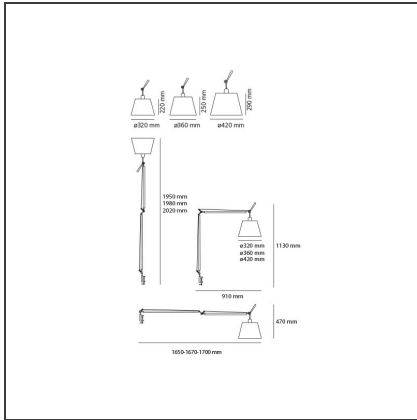

Tolomeo Mega Table LED 3000K Black with dimmer on cable

IP20 

DESIGN BY

Michele De Lucchi, Giancarlo Fassina

DESCRIPTION

Materials: cantilevered arms in polished aluminium; diffuser in parchment paper, in silk satin or in black fabric on a plastic frame; joints and clamp in polished aluminium. Specification: diffuser, available in three sizes, adjustable in all directions. System of spring balancing. The code is referred to the body lamp only

TECHNICAL DRAWINGS

FEATURES

Article Code:	0762030A	Material:	Aluminium, steel
Colour:	Black	Series:	Design
Installation:	Table		

DIMENSIONS

Length:	cm 91
Height:	cm 113

INCLUDED SOURCES

Category:	LED	Color temperature (K):	3000K
Number:	1	CRI:	90
Watt:	31W		
Type:	0		
Class:	A		

LUMINAIRE

Watt:	31W	Delivered lumens output (lm):	1999lm/2002lm/2016lm
Voltage:	48V	CCT:	3000K
		CRI:	90
		Dimmer Typology:	Push button Dimmer su cavo

ACCESSORIES

TOLOMEO MEGA
DIFF.PERG.360
0780020A

TOLOMEO
MORSETTO
A004100